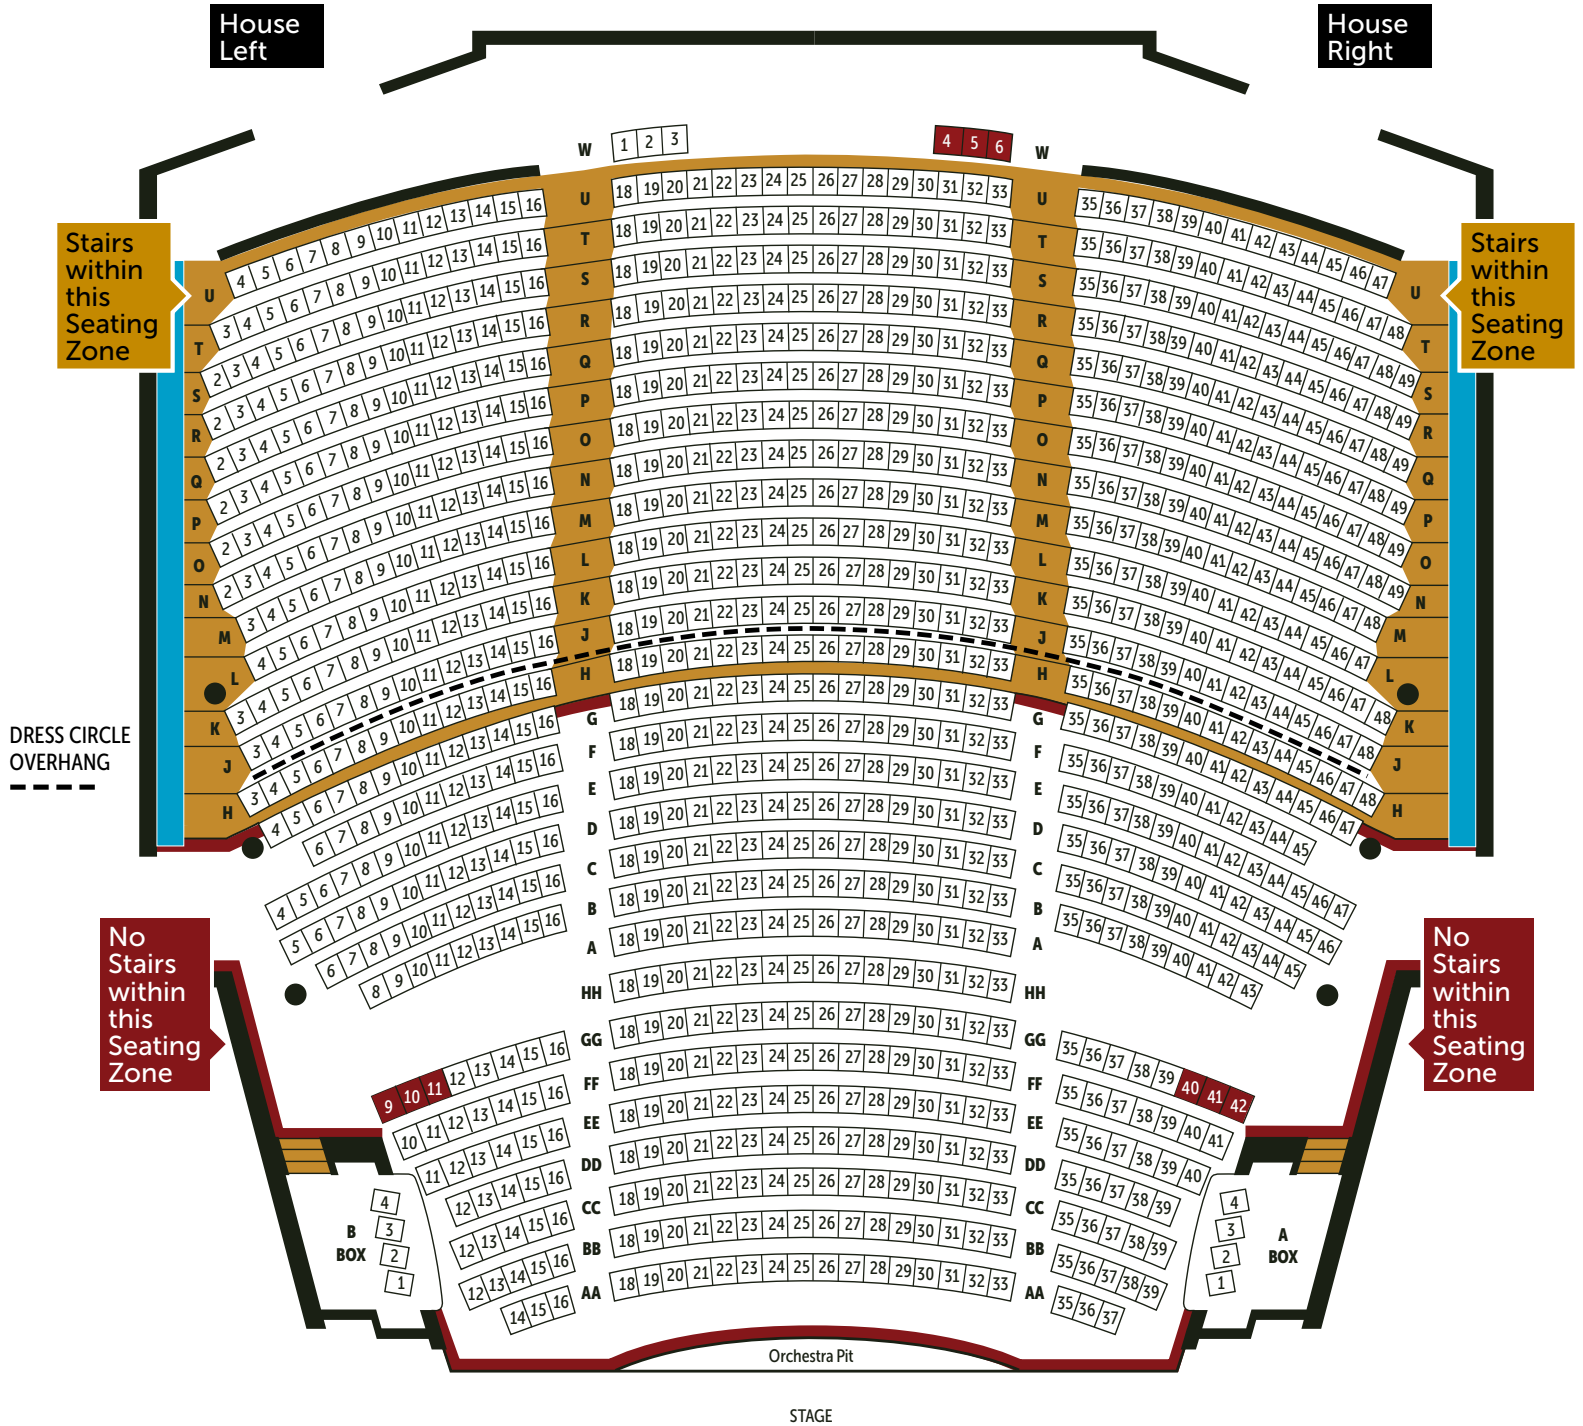

Princess of Wales Theatre

ORCHESTRA SEATING MAP

- Access Seating
- Stairs
- Handrails

Please note that only representative arrangements are shown as a guide on this seating map. Seating configuration is subject to change depending on the presentation at the respective theatre and without prior notice. Please refer to tickets.mirvish.com up-to-date seating maps and theatre configurations when purchasing online.

Princess of Wales Theatre

DRESS CIRCLE SEATING MAP

Access Seating

Stairs

Handrails

Please note that only representative arrangements are shown as a guide on this seating map. Seating configuration is subject to change depending on the presentation at the respective theatre and without prior notice. Please refer to tickets.mirvish.com up-to-date seating maps and theatre configurations when purchasing online.

Princess of Wales Theatre

BALCONY SEATING MAP

 Access Seating  Stairs  Handrails

Please note that only representative arrangements are shown as a guide on this seating map. Seating configuration is subject to change depending on the presentation at the respective theatre and without prior notice. Please refer to tickets.mirvish.com up-to-date seating maps and theatre configurations when purchasing online.