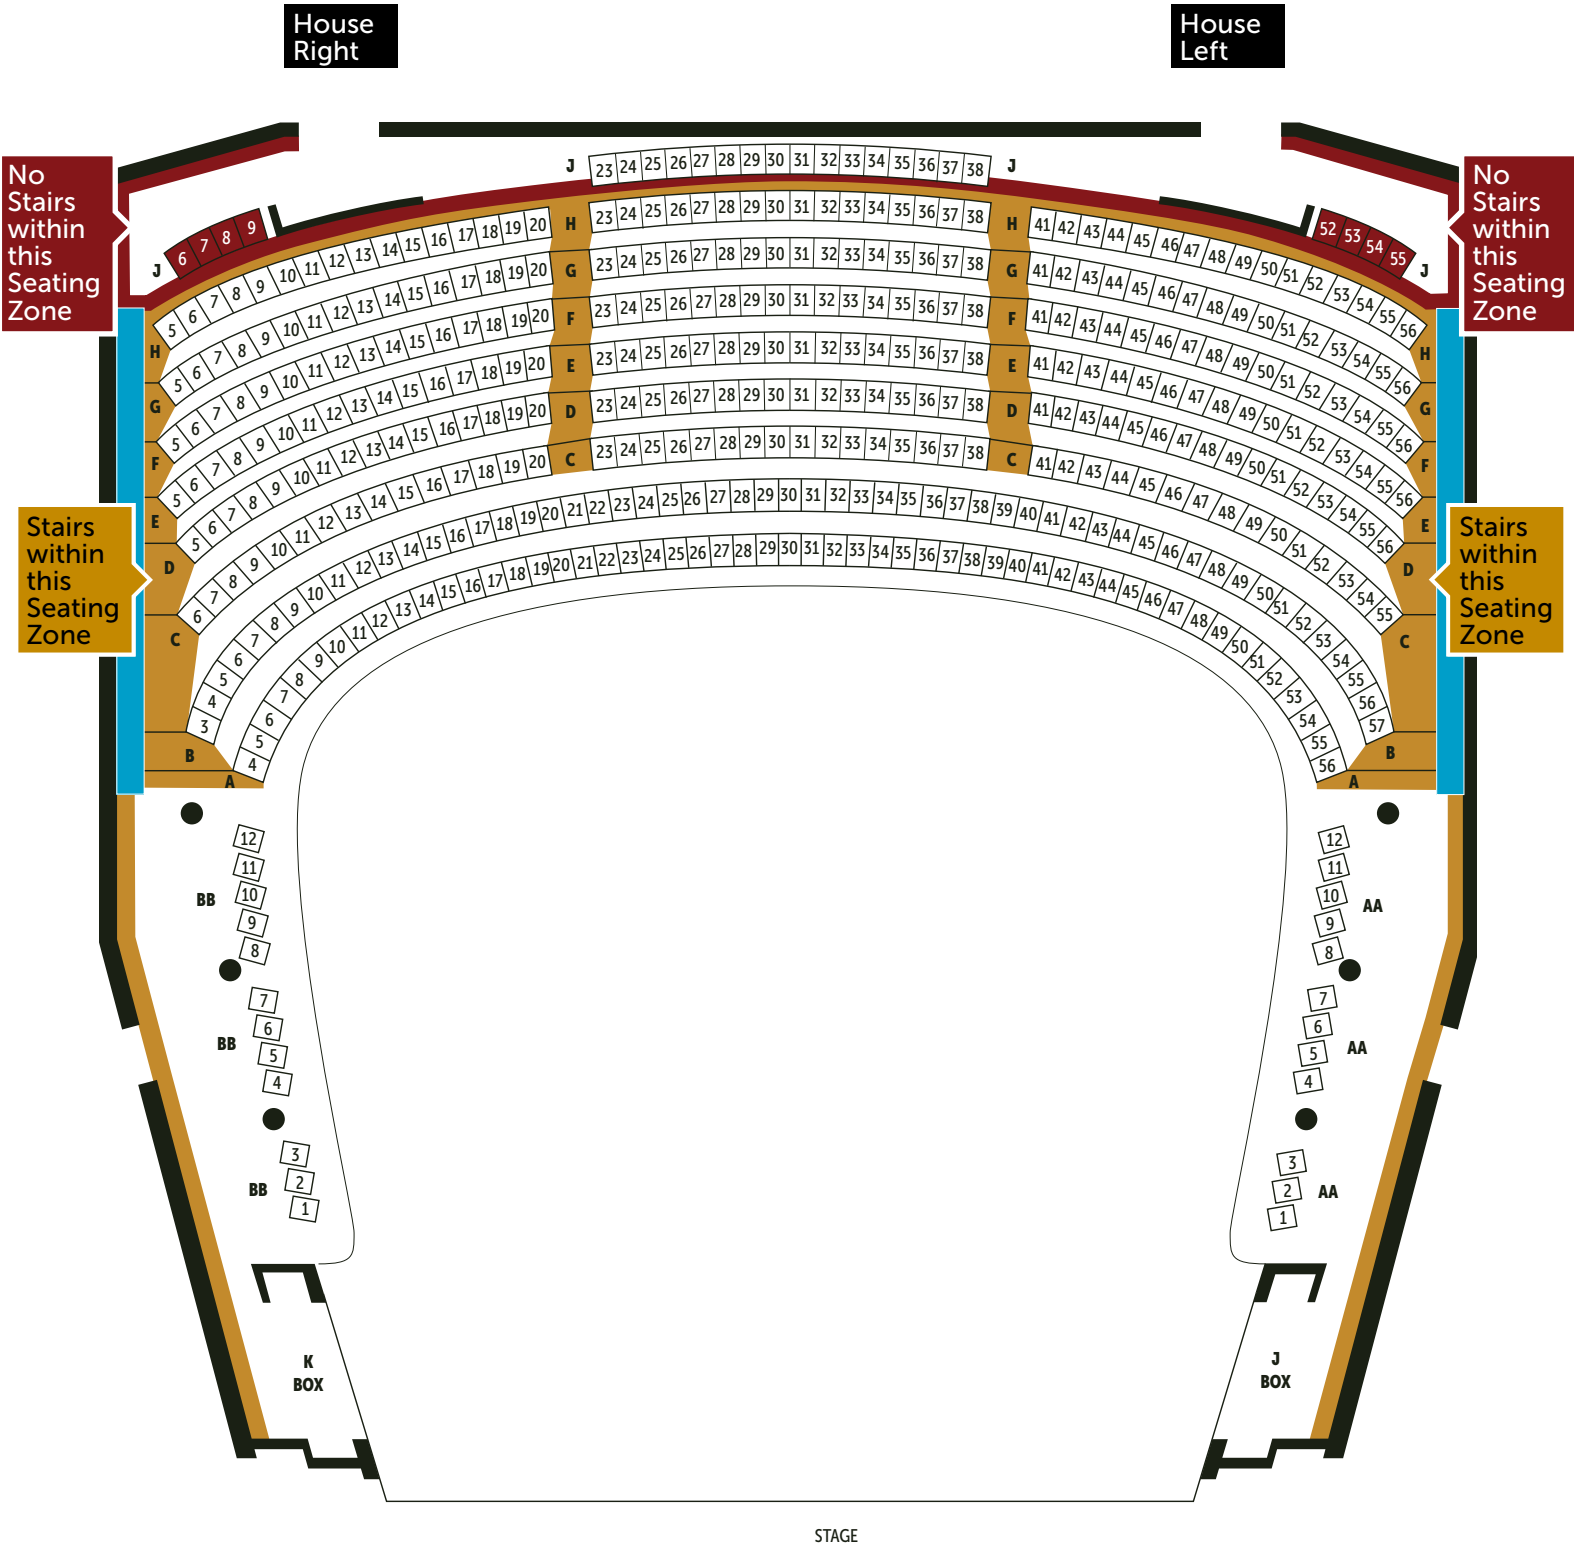

Princess of Wales Theatre

ORCHESTRA SEATING MAP

- Access Seating
- Stairs
- Handrails

Please note that only representative arrangements are shown as a guide on this seating map. Seating configuration is subject to change depending on the presentation at the respective theatre and without prior notice. Please refer to tickets.mirvish.com up-to-date seating maps and theatre configurations when purchasing online.

Princess of Wales Theatre

DRESS CIRCLE SEATING MAP

Access Seating

Stairs

Handrails

Please note that only representative arrangements are shown as a guide on this seating map. Seating configuration is subject to change depending on the presentation at the respective theatre and without prior notice. Please refer to tickets.mirvish.com up-to-date seating maps and theatre configurations when purchasing online.

Princess of Wales Theatre

BALCONY SEATING MAP

 Access Seating  Stairs  Handrails

Please note that only representative arrangements are shown as a guide on this seating map. Seating configuration is subject to change depending on the presentation at the respective theatre and without prior notice. Please refer to tickets.mirvish.com up-to-date seating maps and theatre configurations when purchasing online.