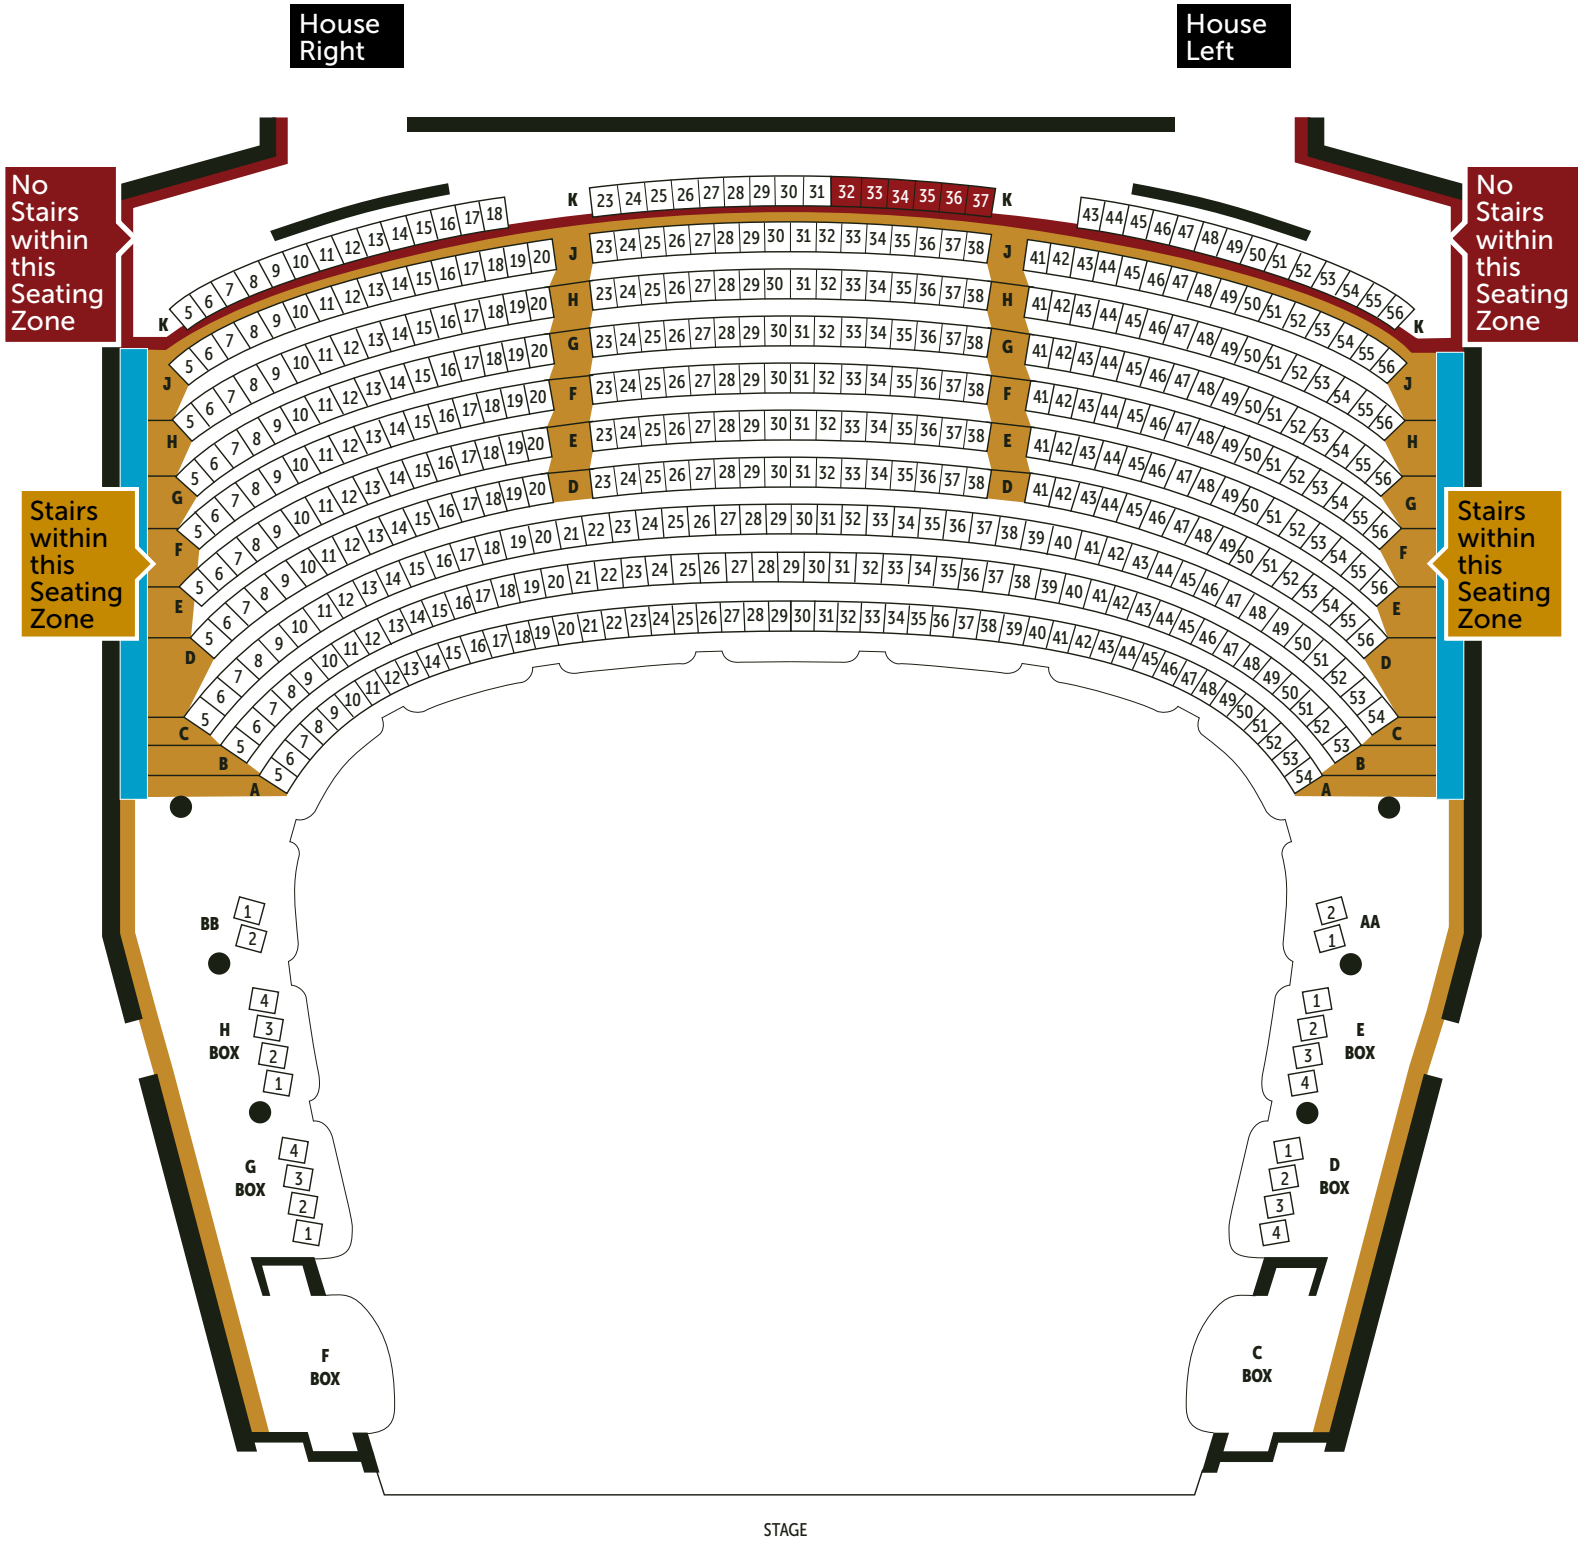

Princess of Wales Theatre

ORCHESTRA SEATING MAP

- Access Seating
- Stairs
- Handrails

Please note that only representative arrangements are shown as a guide on this seating map. Seating configuration is subject to change depending on the presentation at the respective theatre and without prior notice. Please refer to tickets.mirvish.com up-to-date seating maps and theatre configurations when purchasing online.

Princess of Wales Theatre

DRESS CIRCLE SEATING MAP

Access Seating

Stairs

Handrails

Please note that only representative arrangements are shown as a guide on this seating map. Seating configuration is subject to change depending on the presentation at the respective theatre and without prior notice. Please refer to tickets.mirvish.com up-to-date seating maps and theatre configurations when purchasing online.

Princess of Wales Theatre

BALCONY SEATING MAP

 Access Seating  Stairs  Handrails

Please note that only representative arrangements are shown as a guide on this seating map. Seating configuration is subject to change depending on the presentation at the respective theatre and without prior notice. Please refer to tickets.mirvish.com up-to-date seating maps and theatre configurations when purchasing online.