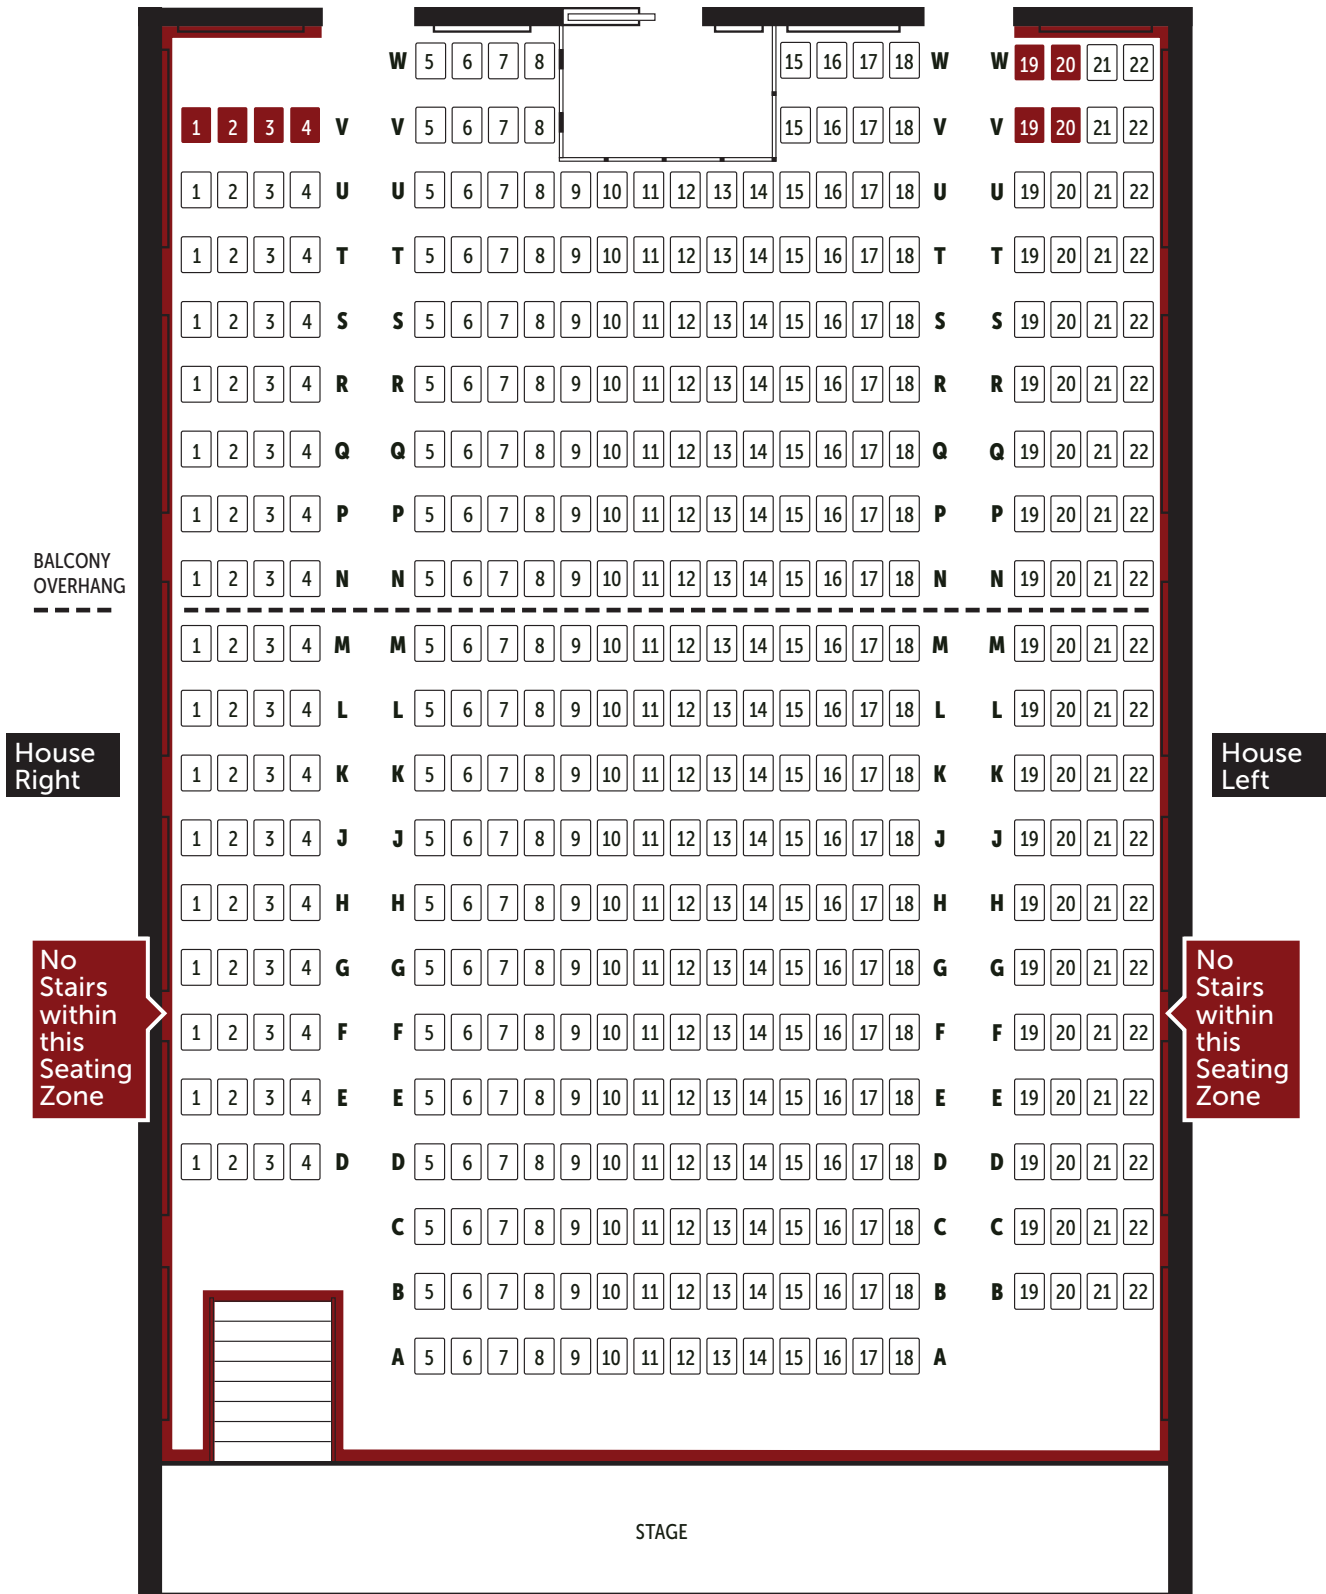

CAA Theatre

ORCHESTRA SEATING MAP

Access Seating

Please note that only representative arrangements are shown as a guide on this seating map. Seating configuration is subject to change depending on the presentation at the respective theatre and without prior notice. Please refer to tickets.mirvish.com up-to-date seating maps and theatre configurations when purchasing online.

CAA Theatre

BALCONY SEATING MAP

 Access Seating
  Stairs
  Handrails

Please note that only representative arrangements are shown as a guide on this seating map. Seating configuration is subject to change depending on the presentation at the respective theatre and without prior notice. Please refer to tickets.mirvish.com up-to-date seating maps and theatre configurations when purchasing online.