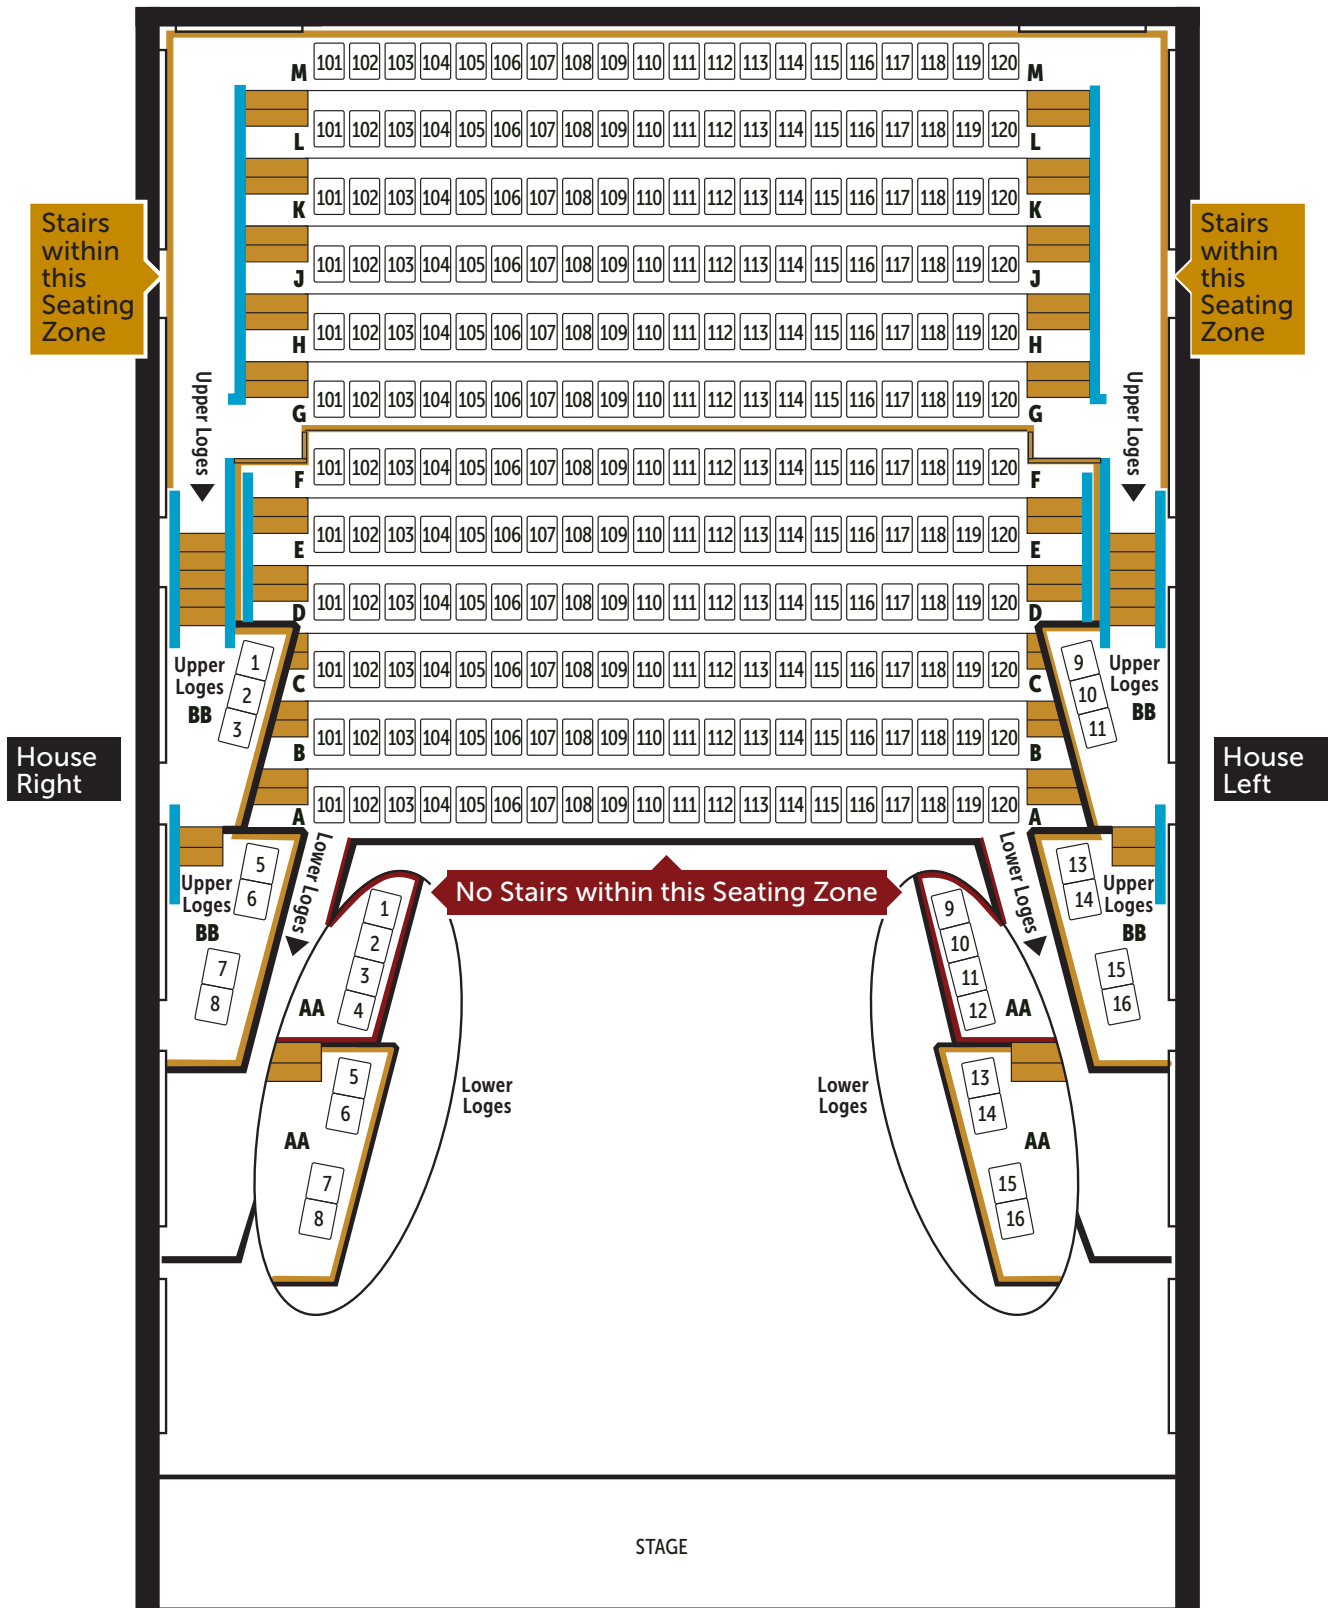

CAA Theatre

ORCHESTRA SEATING MAP

Access Seating

Please note that only representative arrangements are shown as a guide on this seating map. Seating configuration is subject to change depending on the presentation at the respective theatre and without prior notice. Please refer to tickets.mirvish.com up-to-date seating maps and theatre configurations when purchasing online.

CAA Theatre

BALCONY SEATING MAP

 Access Seating
  Stairs
  Handrails

Please note that only representative arrangements are shown as a guide on this seating map. Seating configuration is subject to change depending on the presentation at the respective theatre and without prior notice. Please refer to tickets.mirvish.com up-to-date seating maps and theatre configurations when purchasing online.