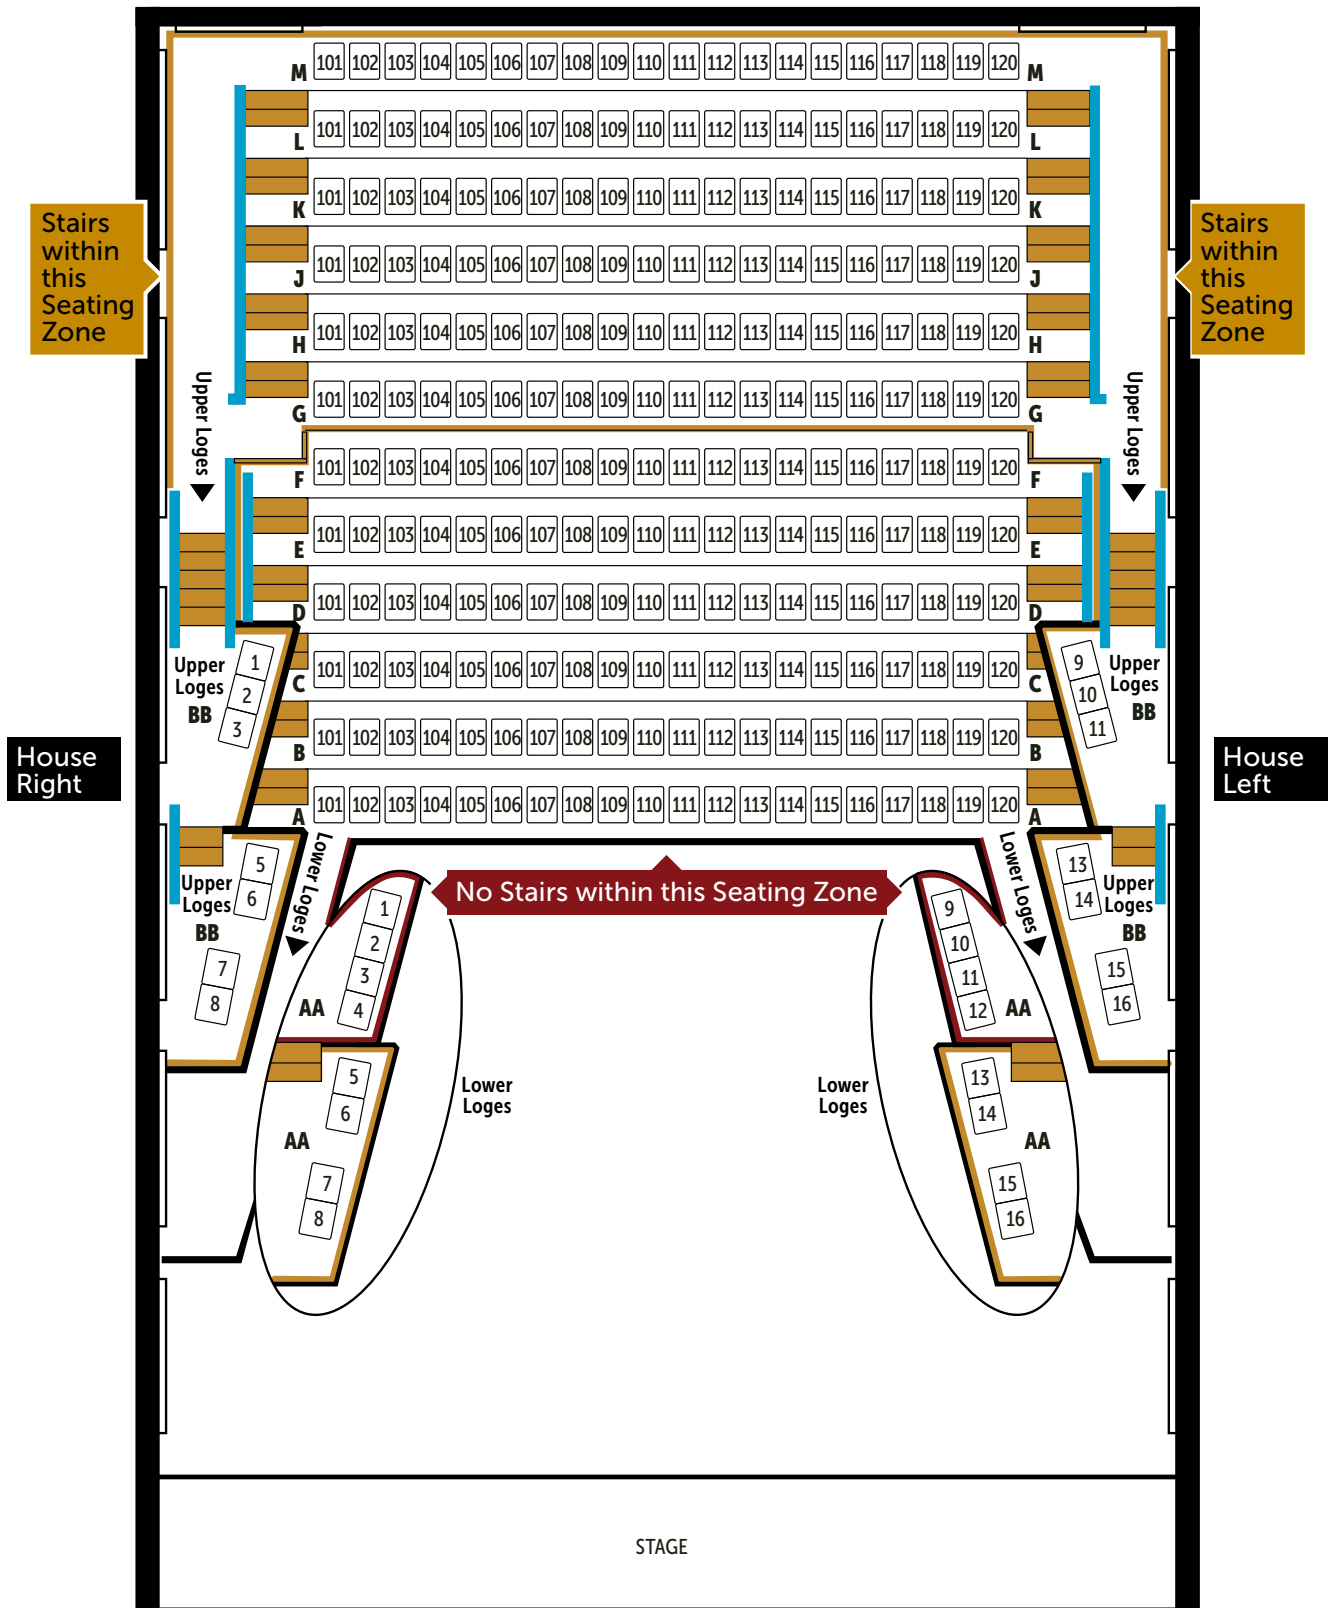

## CAA Theatre ORCHESTRA SEATING MAP

Access Seating

Please note that only representative arrangements are shown as a guide on this seating map. Seating configuration is subject to change depending on the presentation at the respective theatre and without prior notice. Please refer to [tickets.mirvish.com](https://tickets.mirvish.com) up-to-date seating maps and theatre configurations when purchasing online.

## CAA Theatre BALCONY SEATING MAP

 Stairs  Handrails

Please note that only representative arrangements are shown as a guide on this seating map. Seating configuration is subject to change depending on the presentation at the respective theatre and without prior notice. Please refer to [tickets.mirvish.com](https://tickets.mirvish.com) up-to-date seating maps and theatre configurations when purchasing online.