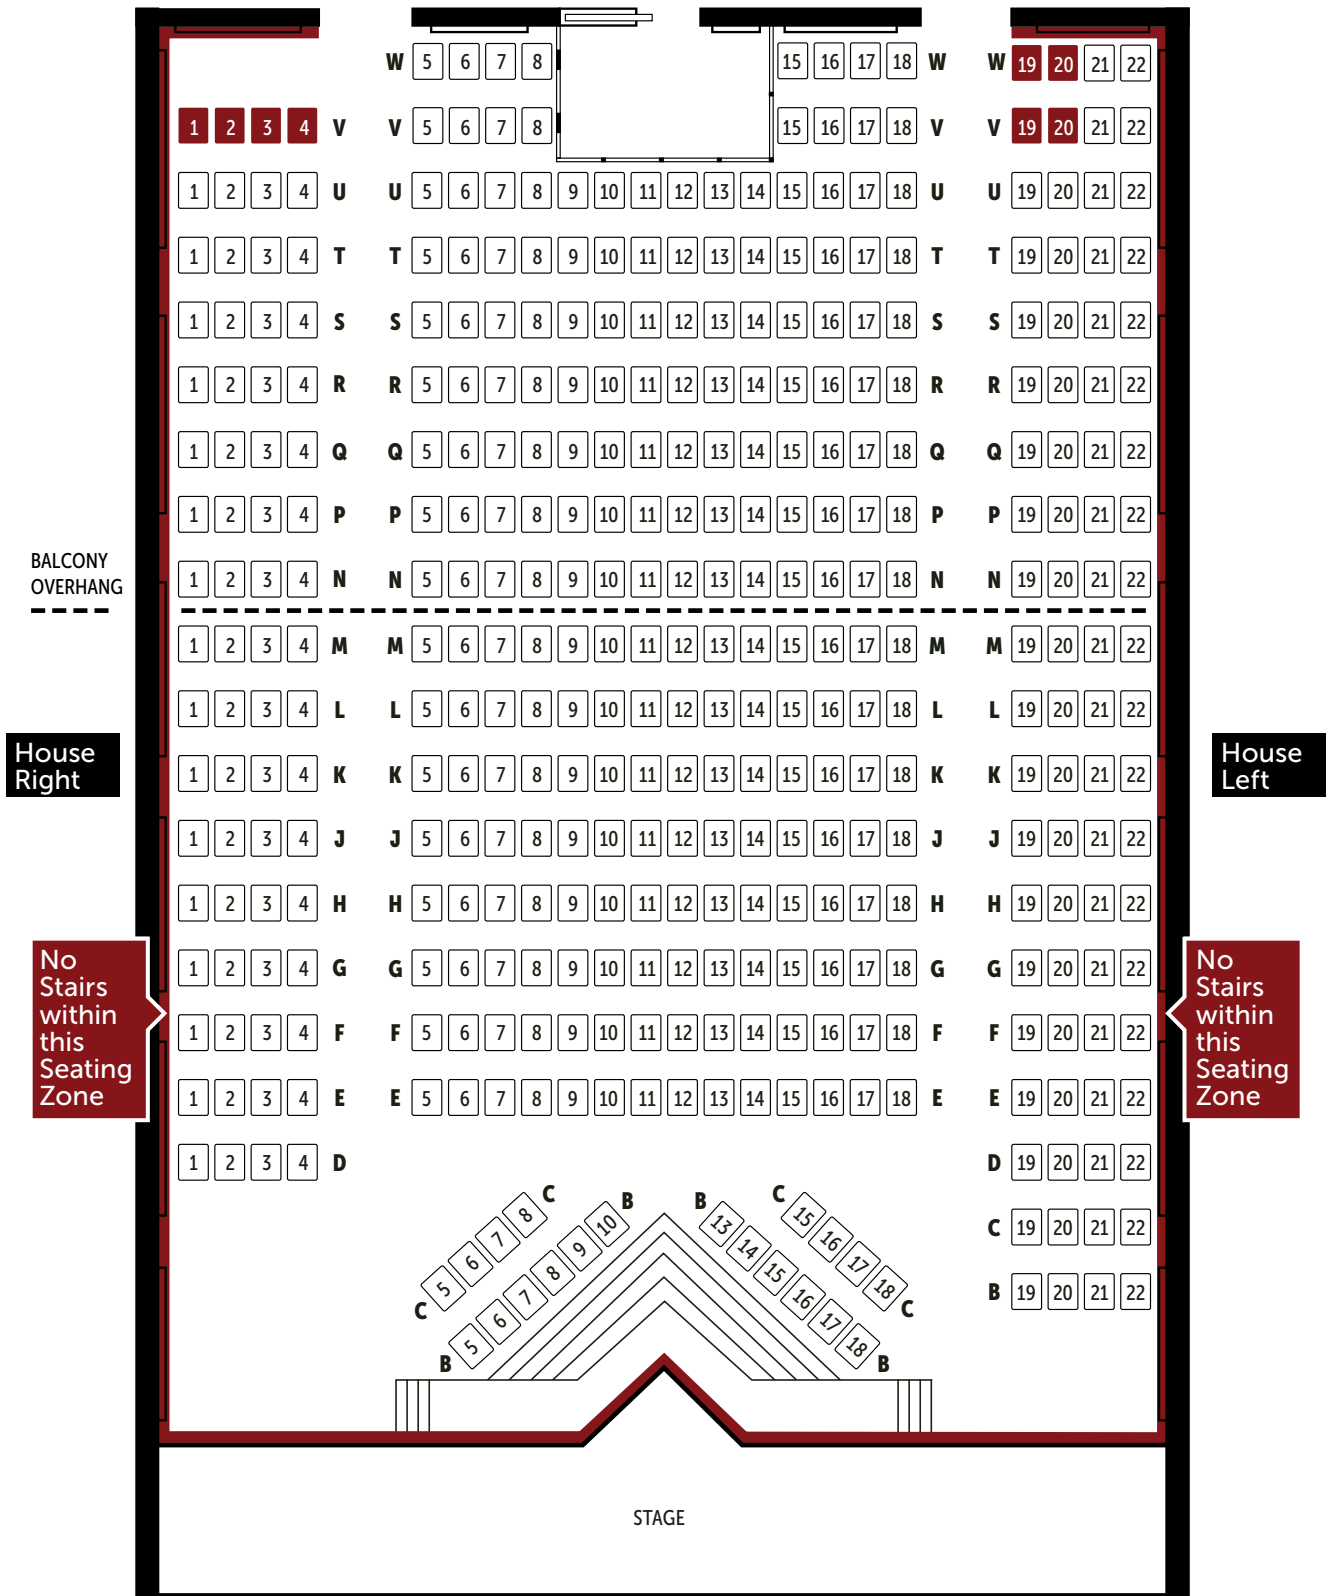

## CAA Theatre ORCHESTRA SEATING MAP

Access Seating

Please note that only representative arrangements are shown as a guide on this seating map. Seating configuration is subject to change depending on the presentation at the respective theatre and without prior notice. Please refer to [tickets.mirvish.com](https://tickets.mirvish.com) up-to-date seating maps and theatre configurations when purchasing online.

## CAA Theatre BALCONY SEATING MAP

 Stairs  Handrails

Please note that only representative arrangements are shown as a guide on this seating map. Seating configuration is subject to change depending on the presentation at the respective theatre and without prior notice. Please refer to [tickets.mirvish.com](https://tickets.mirvish.com) up-to-date seating maps and theatre configurations when purchasing online.