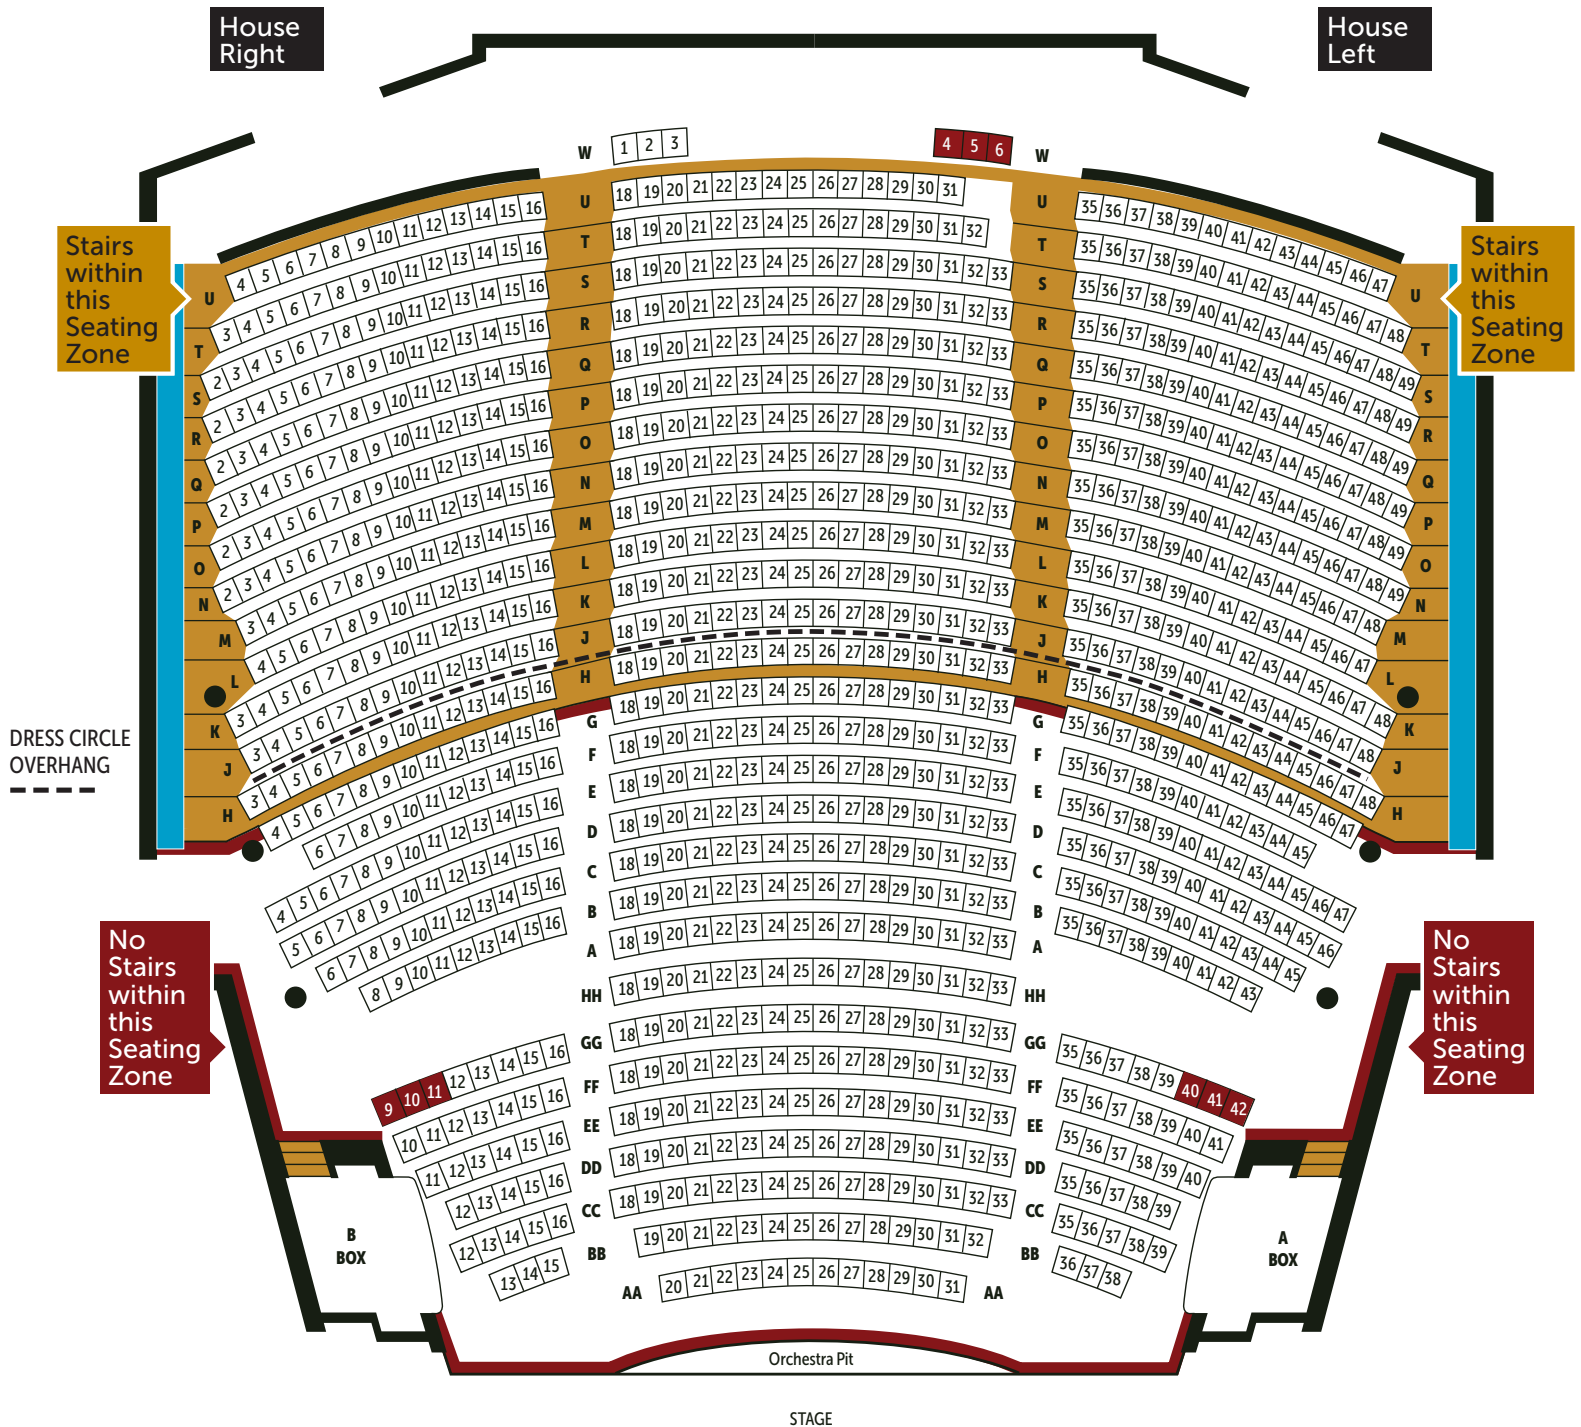

Princess of Wales Theatre

ORCHESTRA SEATING MAP

-  Access Seating
-  Stairs
-  Handrails

Please note that only representative arrangements are shown as a guide on this seating map. Seating configuration is subject to change depending on the presentation at the respective theatre and without prior notice. Please refer to tickets.mirvish.com up-to-date seating maps and theatre configurations when purchasing online.

Princess of Wales Theatre

DRESS CIRCLE SEATING MAP

 Access Seating
  Stairs
  Handrails

Please note that only representative arrangements are shown as a guide on this seating map. Seating configuration is subject to change depending on the presentation at the respective theatre and without prior notice. Please refer to tickets.mirvish.com up-to-date seating maps and theatre configurations when purchasing online.

Princess of Wales Theatre

BALCONY SEATING MAP

 Access Seating  Stairs  Handrails

Please note that only representative arrangements are shown as a guide on this seating map. Seating configuration is subject to change depending on the presentation at the respective theatre and without prior notice. Please refer to tickets.mirvish.com up-to-date seating maps and theatre configurations when purchasing online.