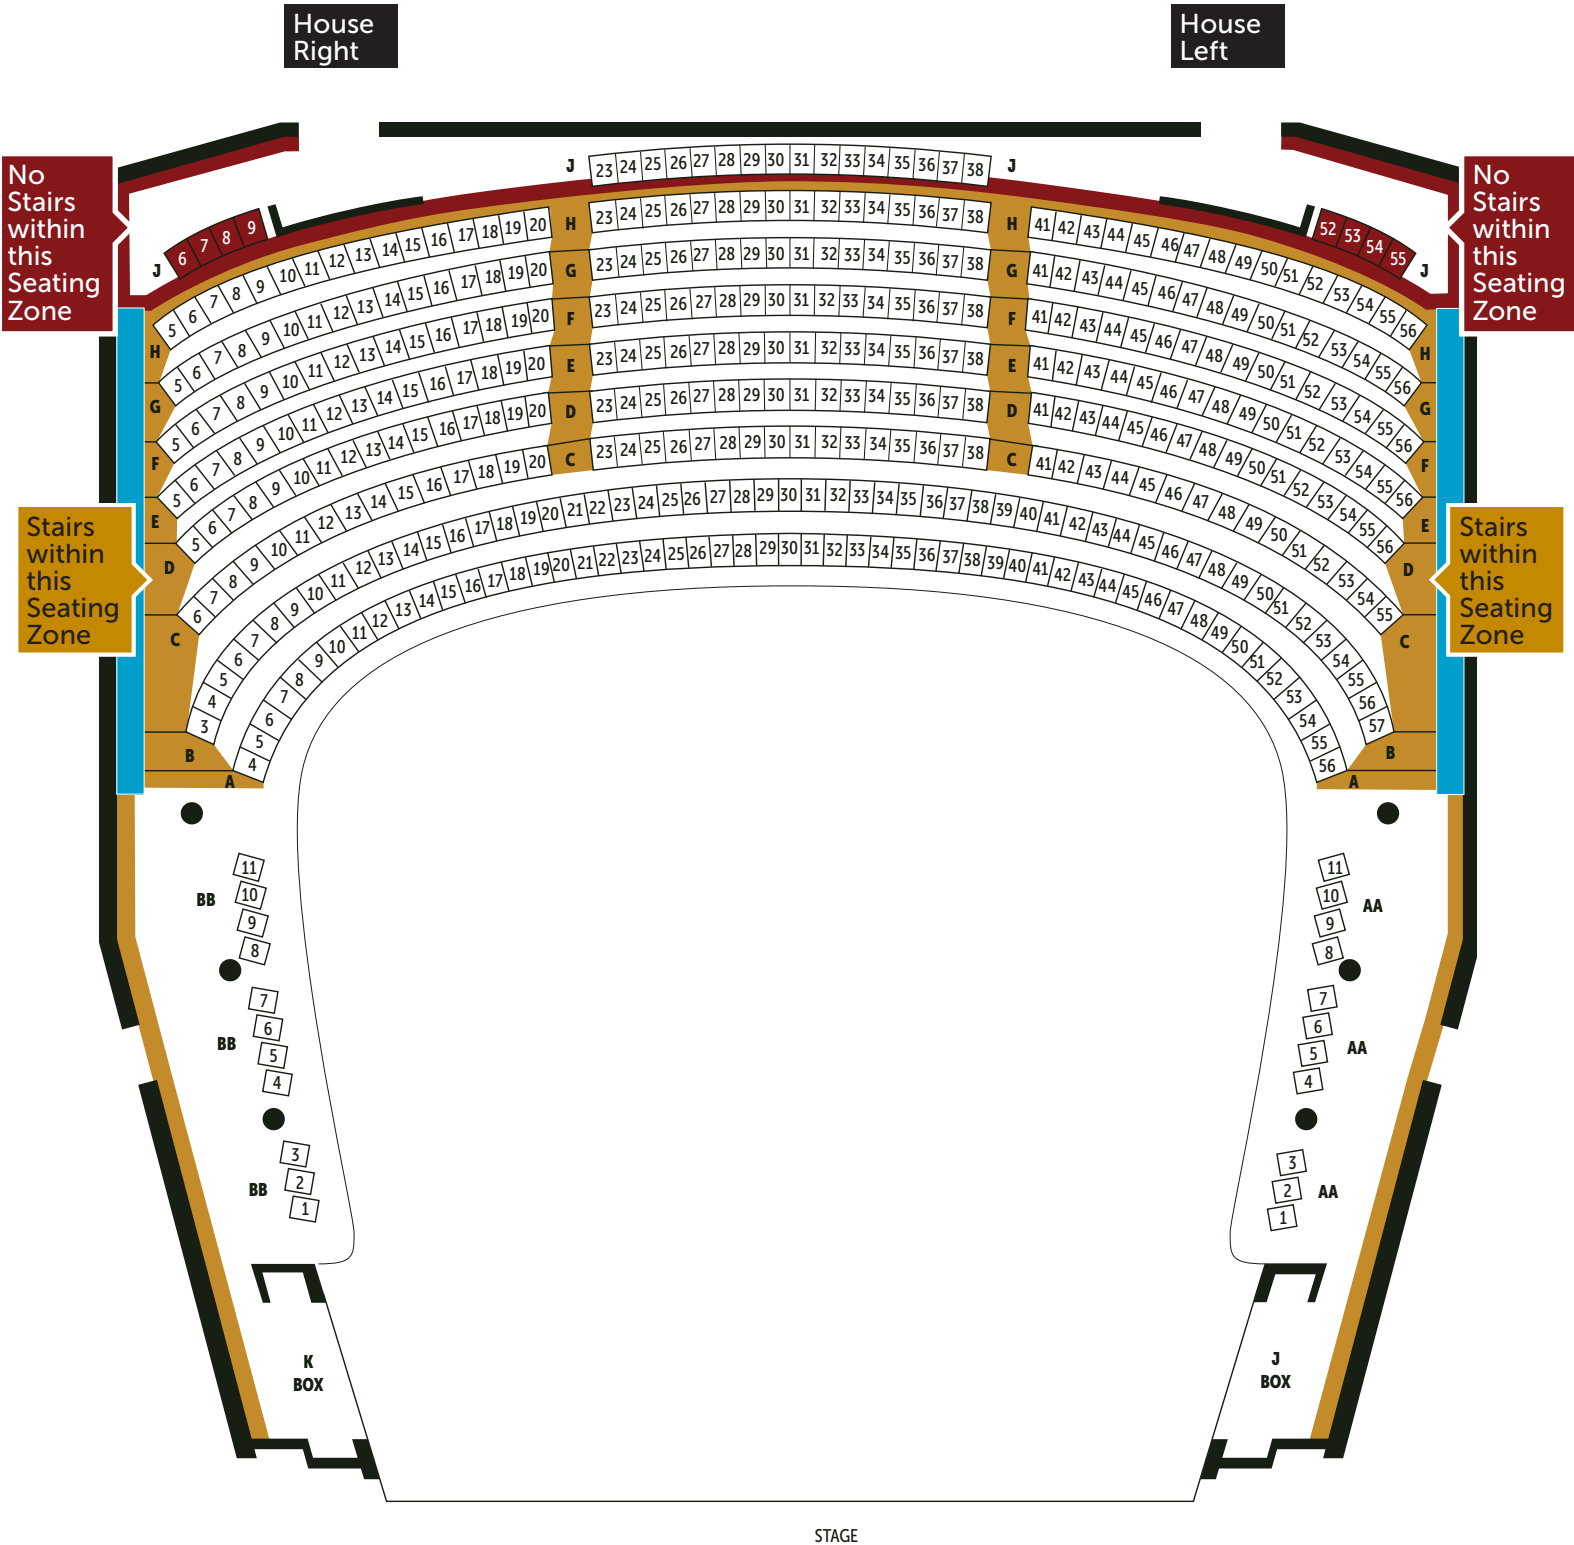

Princess of Wales Theatre

ORCHESTRA SEATING MAP

-  Access Seating
-  Stairs
-  Handrails

Please note that only representative arrangements are shown as a guide on this seating map. Seating configuration is subject to change depending on the presentation at the respective theatre and without prior notice. Please refer to tickets.mirvish.com up-to-date seating maps and theatre configurations when purchasing online.

Princess of Wales Theatre

DRESS CIRCLE SEATING MAP

 Access Seating
  Stairs
  Handrails

Please note that only representative arrangements are shown as a guide on this seating map. Seating configuration is subject to change depending on the presentation at the respective theatre and without prior notice. Please refer to tickets.mirvish.com up-to-date seating maps and theatre configurations when purchasing online.

Princess of Wales Theatre

BALCONY SEATING MAP

 Access Seating  Stairs  Handrails

Please note that only representative arrangements are shown as a guide on this seating map. Seating configuration is subject to change depending on the presentation at the respective theatre and without prior notice. Please refer to tickets.mirvish.com up-to-date seating maps and theatre configurations when purchasing online.