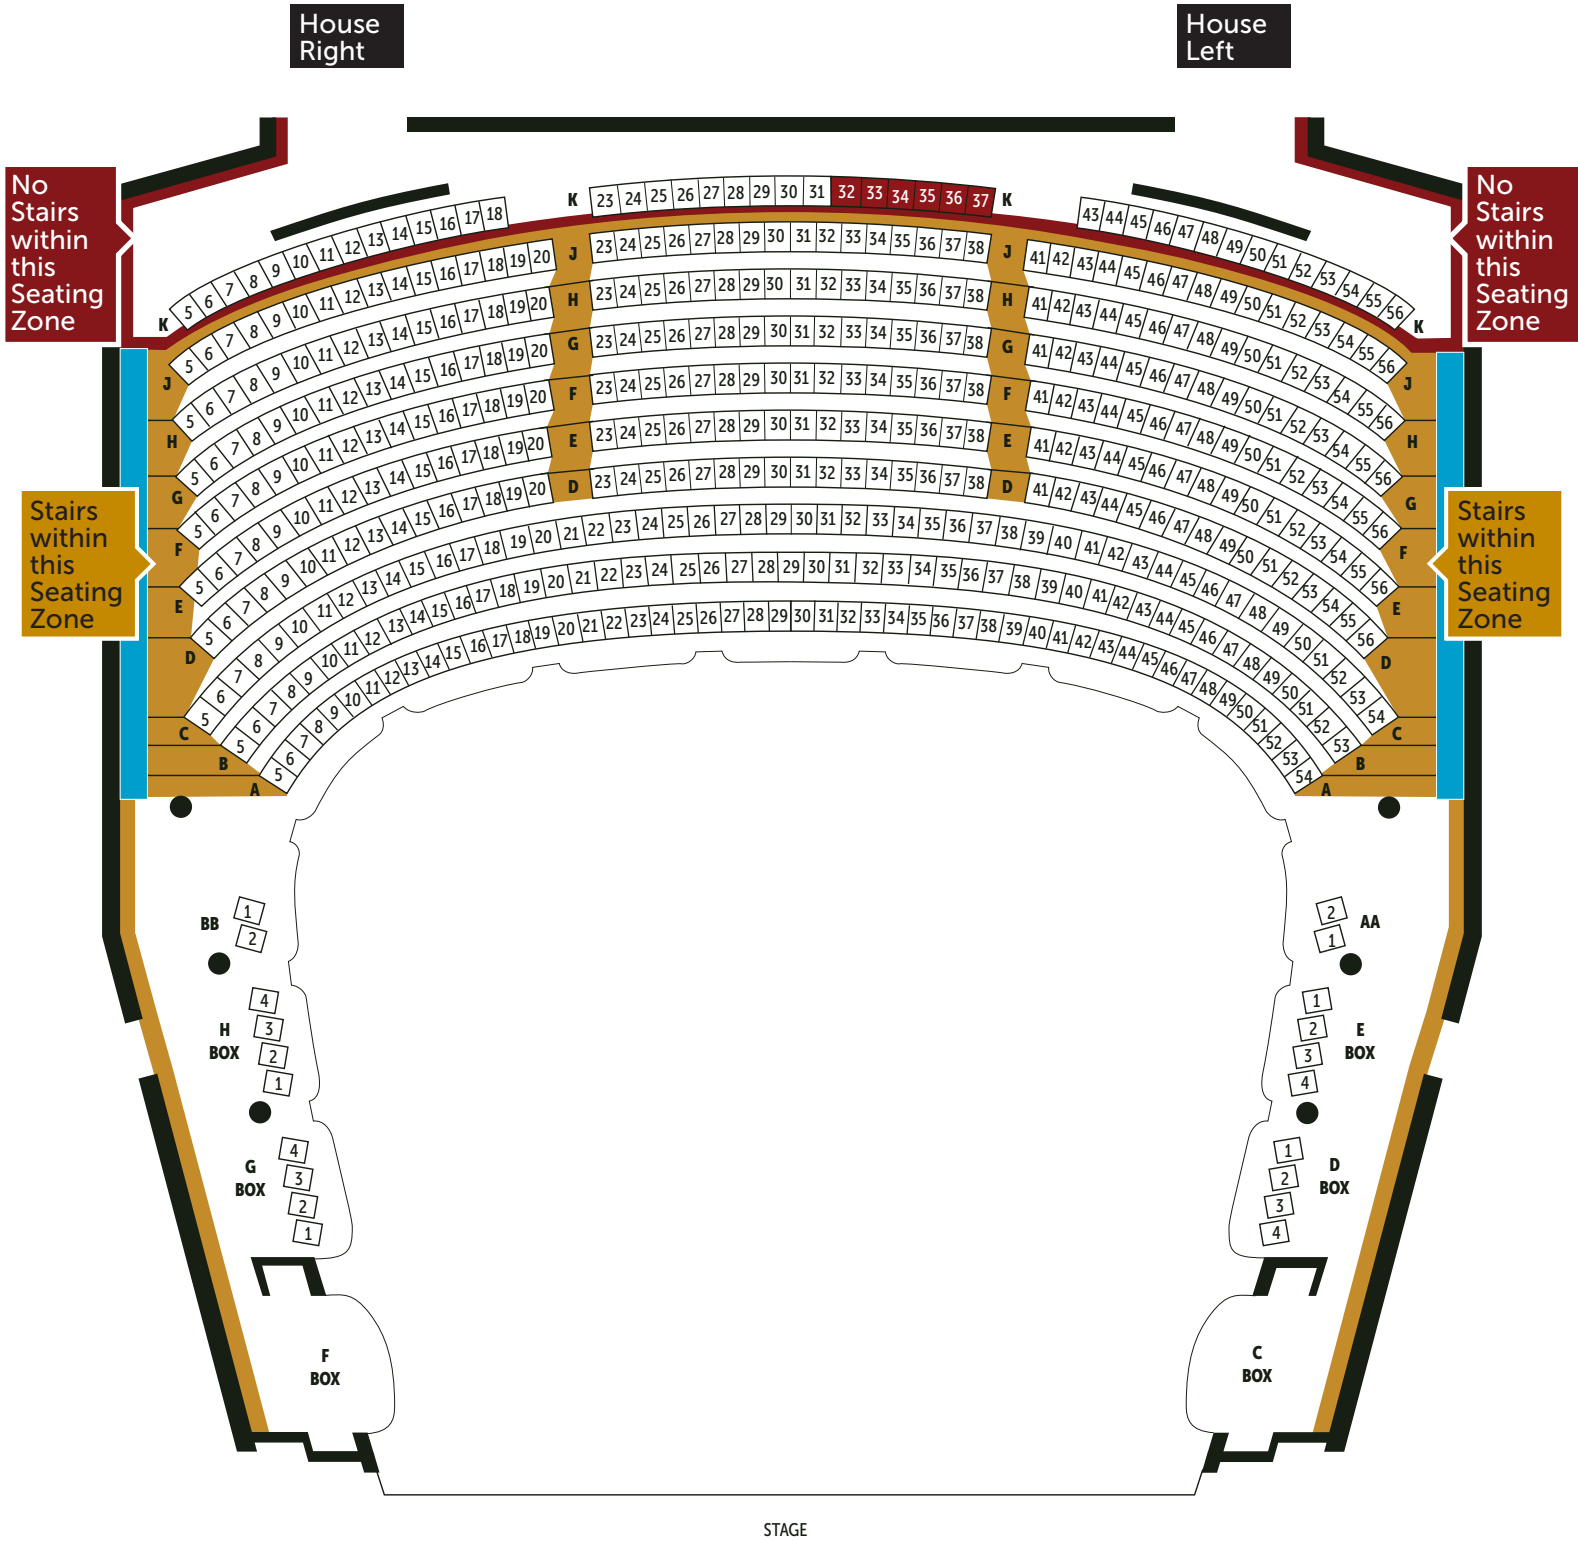

Princess of Wales Theatre

ORCHESTRA SEATING MAP

-  Access Seating
-  Stairs
-  Handrails

Please note that only representative arrangements are shown as a guide on this seating map. Seating configuration is subject to change depending on the presentation at the respective theatre and without prior notice. Please refer to tickets.mirvish.com up-to-date seating maps and theatre configurations when purchasing online.

Princess of Wales Theatre

DRESS CIRCLE SEATING MAP

 Access Seating
  Stairs
  Handrails

Please note that only representative arrangements are shown as a guide on this seating map. Seating configuration is subject to change depending on the presentation at the respective theatre and without prior notice. Please refer to tickets.mirvish.com up-to-date seating maps and theatre configurations when purchasing online.

Princess of Wales Theatre

BALCONY SEATING MAP

 Access Seating  Stairs  Handrails

Please note that only representative arrangements are shown as a guide on this seating map. Seating configuration is subject to change depending on the presentation at the respective theatre and without prior notice. Please refer to tickets.mirvish.com up-to-date seating maps and theatre configurations when purchasing online.